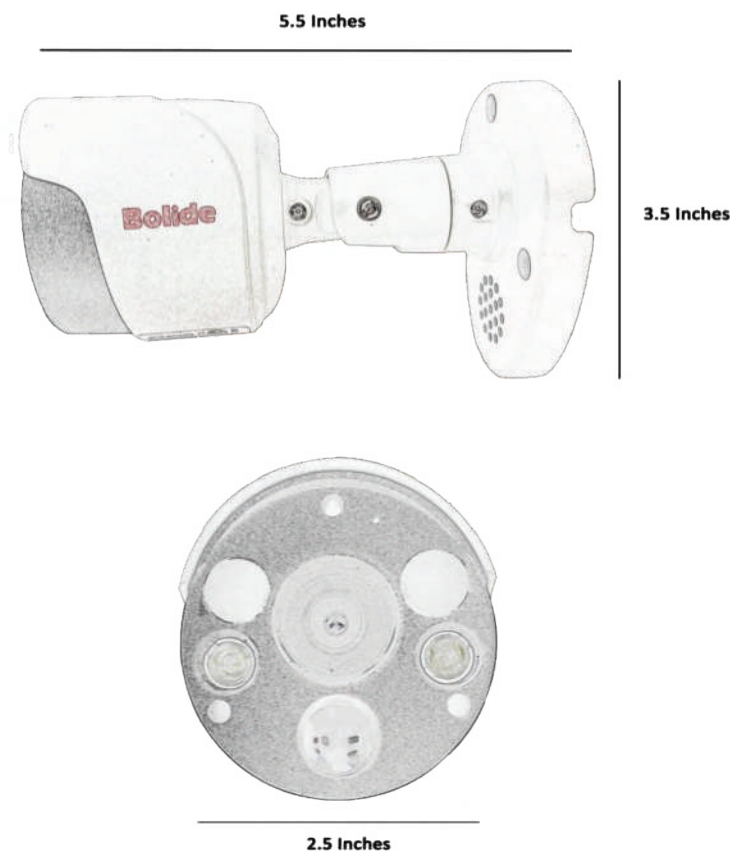

FEATURES

- 2 Built-in Floodlights with Distance Up to 30 Feet
- Built-in PIR with Distance Up to 20 Feet
- 5MP Resolution
- H.265 Compression
- Built-in POE
- IP66 Weatherproof Rated
- Built-in POE
- ONVIF Compliant

SPECIFICATIONS

Image Sensor	1 / 2.7" Progressive Scan CMOS
Effective Pixel	5MP 2592(H) x 1944(V)
Min. Illumination	0.05lux@F1.2(AGC ON), 0Lux with IR
Resolution	Mainstream: (1-15fps optional) 5MP (2592x1944), 4MP(2592x1520), 1080P(1920x1080), 960P(1280x960P), 720P(1280x720P) Substream: VGA(640x480), QVGA(320x240)
Aspect Ratio	4 : 3
White Balance	AUTO/INDOOR/MANUAL
AES Speed	1/5s – 1/20000s/AUTO
AGC	Off/Low/Mid/High Optional
Noise Reduction	3D
BLC	Yes
WDR	Yes
Video Output	RS-485
Audio	Two-Way Audio
Speaker	Yes
Lens/ Lens Mount	4.0mm/F2.0 fixed lens / M12
Viewing Angle	D: 104° H: 87° V: 47°
Power Source	DC12V±10%
Power Consumption	4.2 W
Current Consumption	350mA
Operating Temperature	-40°F ~ 104°F
Operating Humidity	Less than 95% RH (no condensation)
Dimension	Φ70mm×151mm
Environment Rating	IP66
Cold start Temp	-4°F
Camera Housing Material	Metal
RoHS Compliance	Yes
Smart IR	Yes
IR Night Vision Range	65 Feet
Built-in IR LED/ICR	Yes, 2 Array IR
IR LED Type	850nm
IR Angle	100°
PIR Angle	Up to 115°
PIR Distance	Up to 20 Feet
Flood Light	2 PCS Up to 30 Feet

DIMENSIONS

Built-in Features: